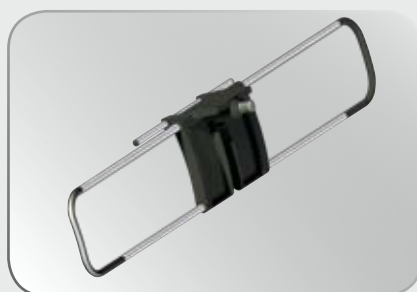

Technical data

Type		Beam 32 <i>digital</i>	Beam 32 <i>digital with amplifier</i>	Beam 52 <i>digital</i>	Beam 52 <i>digital with amplifier</i>
Art. No.	(2 colour box) (Brown box) (5 pcs. outer box) (Scantainer)	108810 108814 108816 108820	108812 108781	108811 108815 108817 108821	108813 108782
Channel		21-69	21-69	21-69	21-69
Band		BIV/V	BIV/V	BIV/V	BIV/V
Elements	pcs.	32	32	52	52
Gain	dBi	13.5		15.5	
Gain with amplifier	dB		31.5		33.5
Noise figure	dB		1.5		1.5
Front to back ratio	dB	26	26	28	28
Beamwidth hor.	deg. (°)	± 20	± 20	± 13	± 13
Windload	N	55	55	78	78
Weight	kg	1.7	1.7	2.2	2.2
Material		Alu./plast	Alu./plast	Alu./plast	Alu./plast
Dimensions					
length	mm	884	884	1475	1475
width	mm	496	496	496	496
Connector		F-con	F-con	F-con	F-con

You can order separate 18 dB amplifier in dipole housing on Art. No. 108783

Aerials | Dishes | Receivers | Headends | Multi switches | Amplifiers | Outlets | Home accessories | Coax cable | Mounting accessories

Beam™

By you - For you

Find more information on....

www.com