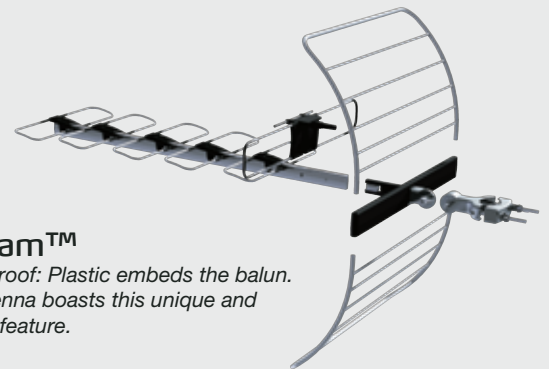

Naturally, Beam™ is both UV-tested and CAI approved

But to test it even further, we shook it violently 100,000 times for well over six hours while exposing it to temperatures from -30°C to $+40^\circ\text{C}$.

We can honestly say Beam™ beats bad weather...