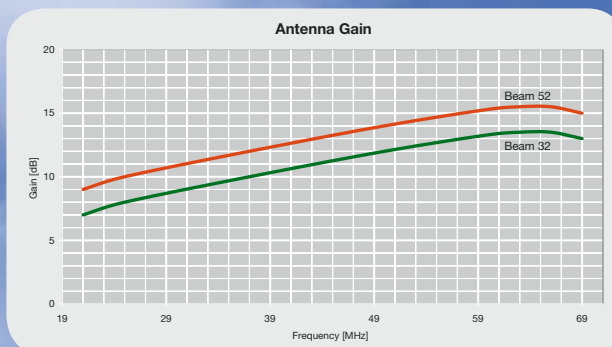

Technical data

Type		Beam 32 <i>digital</i>	Beam 32 <i>digital with amplifier</i>	Beam 52 <i>digital</i>	Beam 52 <i>digital with amplifier</i>
Art. No.	(2 colour box) (Brown box) (5 pcs. outer box) (Scantainer)	108810 108814 108816 108820	108812 108781	108811 108815 108817 108821	108813 108782
Channel		21-69	21-69	21-69	21-69
Band		BIV/V	BIV/V	BIV/V	BIV/V
Elements	pcs.	32	32	52	52
Gain	dBi	13.5		15.5	
Gain with amplifier	dB		31.5		33.5
Noise figure	dB		1.5		1.5
Front to back ratio	dB	26	26	28	28
Beamwidth hor.	deg. (°)	± 20	± 20	± 13	± 13
Windload	N	55	55	78	78
Weight	kg	1.7	1.7	2.2	2.2
Material		Alu./plast	Alu./plast	Alu./plast	Alu./plast
Dimensions					
length	mm	884	884	1475	1475
width	mm	496	496	496	496
Connector		F-con	F-con	F-con	F-con