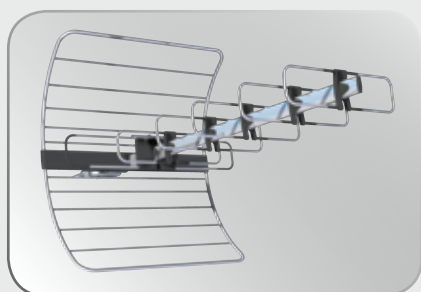

Technical data

Type		Beam 32 <i>digital</i>	Beam 32 <i>digital with amplifier</i>	Beam 52 <i>digital</i>	Beam 52 <i>digital with amplifier</i>
Art. No.	(2 colour box) (Brown box) (5 pcs. outer box) (Scantainer)	108810 108814 108816 108820	108812 108781	108811 108815 108817 108821	108813 108782
Channel		21-69	21-69	21-69	21-69
Band		BIV/V	BIV/V	BIV/V	BIV/V
Elements	pcs.	32	32	52	52
Gain	dBi	13.5		15.5	
Gain with amplifier	dB		31.5		33.5
Noise figure	dB		1.5		1.5
Front to back ratio	dB	26	26	28	28
Beamwidth hor.	deg. (°)	± 20	± 20	± 13	± 13
Windload	N	55	55	78	78
Weight	kg	1.7	1.7	2.2	2.2
Material		Alu./plast	Alu./plast	Alu./plast	Alu./plast
Dimensions					
length	mm	884	884	1475	1475
width	mm	496	496	496	496
Connector		F-con	F-con	F-con	F-con

You can order separate 18 dB amplifier in dipole housing on Art. No. 108783

Aerials | Dishes | Receivers | Headends | Multi switches | Amplifiers | Outlets | Home accessories | Coax cable | Mounting accessories

Beam™

By you - For you

Find more information on....

www.com