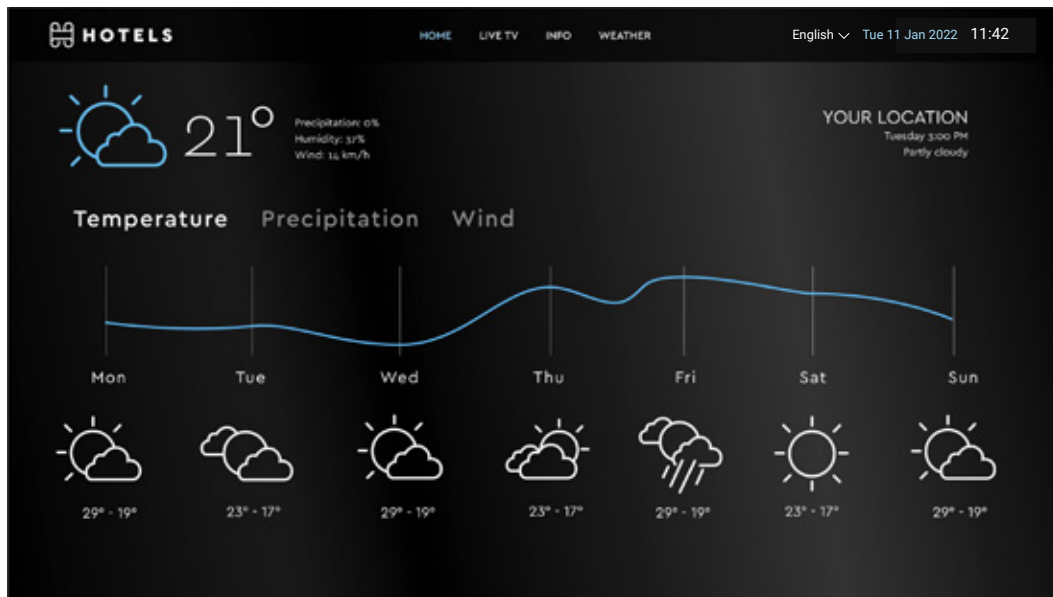

Weather

Provide weather information by accessing current and 7-day weather data for any location on Earth including over 200,000 cities, by collecting and processing weather data from different sources such as global and local weather models, satellites, radars and a vast network of weather stations.

Alarm

Safety first! Inform your guests of any emergency situation such as fire, earthquake, typhoon, flood etc and provide them instructions to evacuate the building or follow specific safety procedures and guidelines by using Fleex's "Alarm" functionality. An optimal solution for any kind of emergency situations able to even support people with disabilities by utilizing optical as well as audio signals.