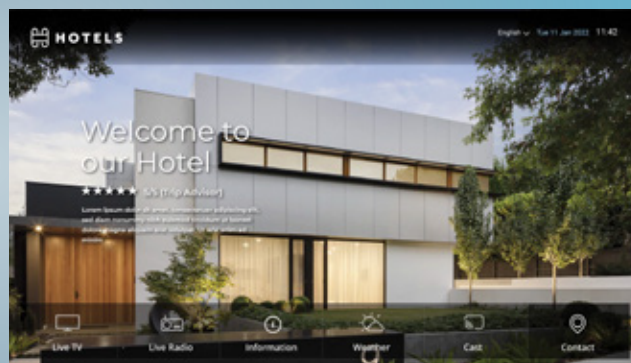

Classic theme