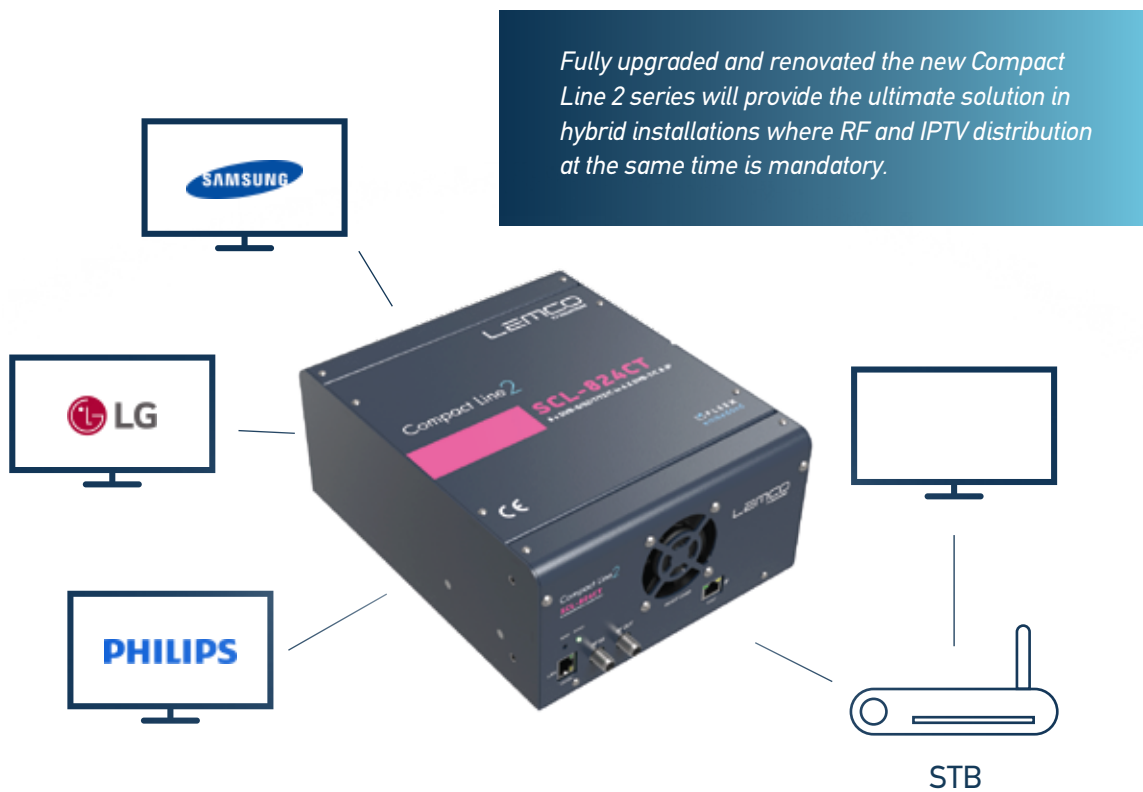

# Hardware

There is no need of any external server, since Fleex embedded is able to operate from inside the Lemco Compact and Pro Line headend series, keeping the total solution simple and cost effective. The Headends in this case act as a Fleex server while distributing all your favorite TV and Radio channels to your installation.