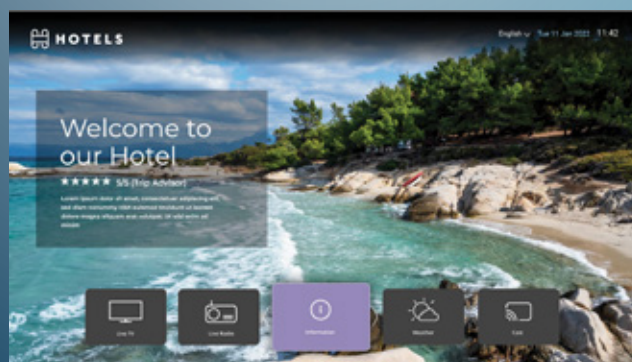

In-Style theme

Fleex provides a variety of ready off-the-shelf themes, each one with a completely different styles and colors, to provide a unique feeling and experience to the end user.