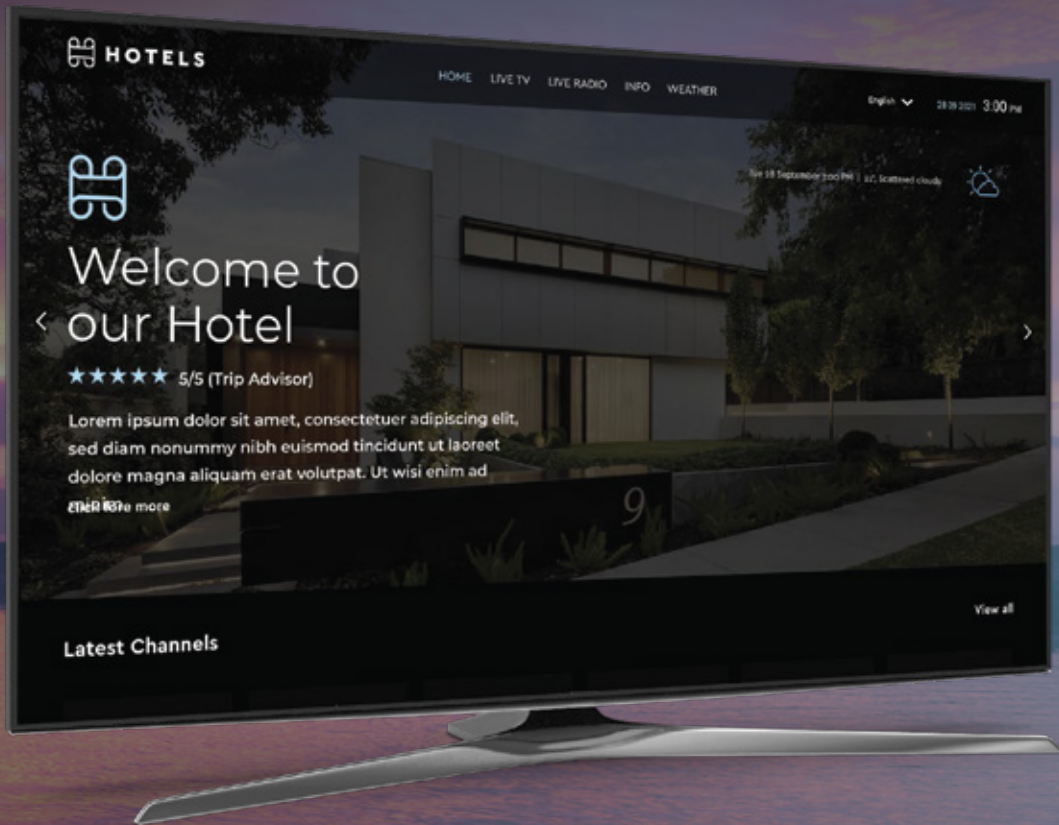

TV just  
got better...

TV

Radio

Info Channel

Weather

Cast

bringing the future  
of information  
& media

Fleex is a complete End-to-End IPTV and OTT middleware solution covering any need in the hospitality industry and more.