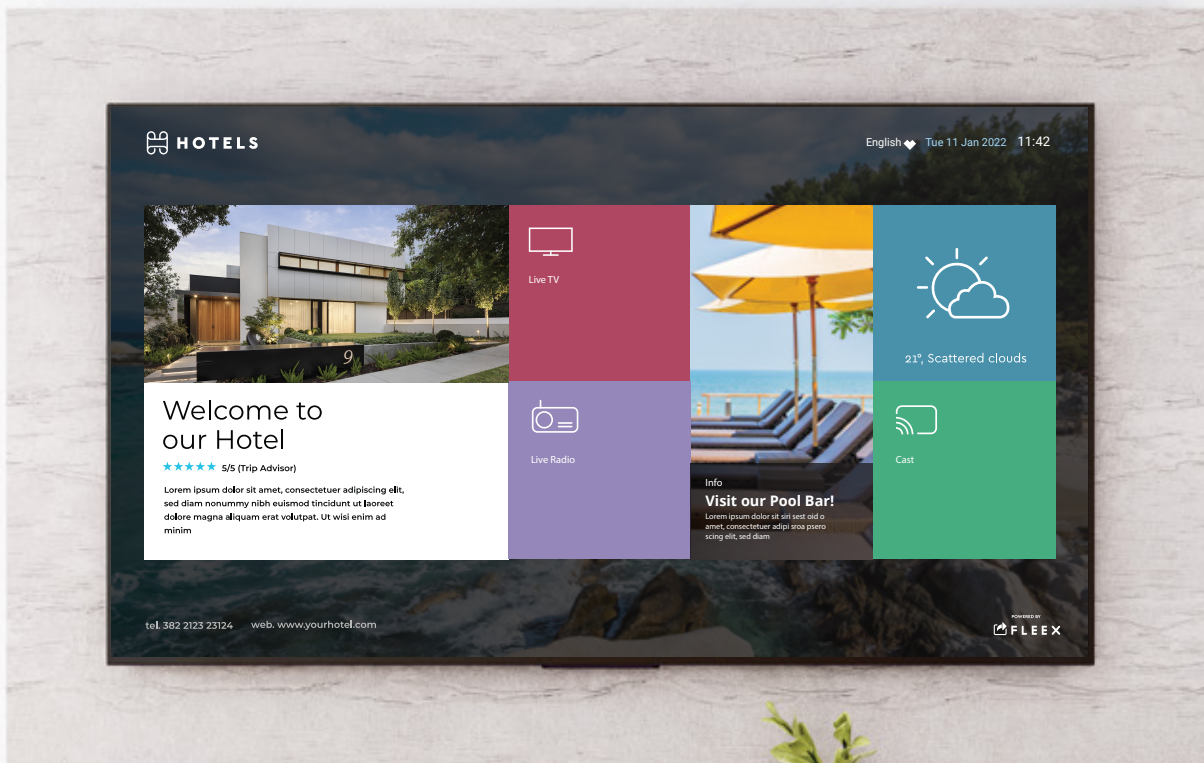

Fleex is a complete End-to-End IPTV and OTT middleware solution covering any need in the hospitality industry and more.

Enjoy the most essential features of an IPTV solution.

The most complete and affordable IPTV middleware solution worldwide that covers everything you need and many more.

Advertise your needs and communicate your news.

Content management

Advertise your needs and communicate your news.

Modular design

Select and customize your Fleex to fit in your application and cover 100% of your needs.

Ease of use

Controlling and setting up your Fleex platform has never been easier, all by incorporating one of the most user-friendly interfaces.

Reports & analytics

Evaluate your customers' use of your services by accessing the usage data on viewed content and channels, the device statistics and peak hours.